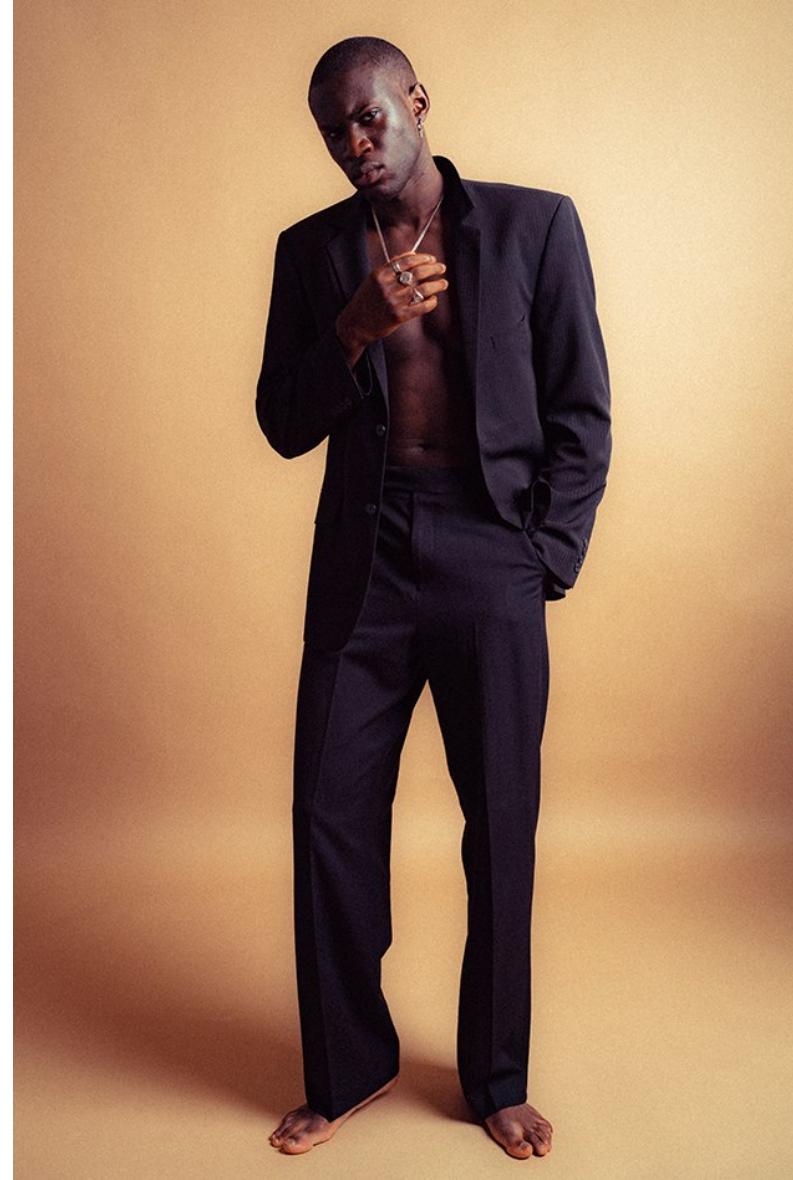

RICARDO

Height 188cm Chest 99cm Waist 77cm Inseam 100cm Collar 33cm Sleeve 114cm Suit 106cm/52 Suit Length L Shoe 45,5 EU Hair Brown Eyes Black Age 26

## RICARDO

Height 188cm Chest 99cm Waist 77cm Inseam 100cm Collar 33cm Sleeve 114cm Suit 106cm/52 Suit Length L Shoe 45.5 EU Hair Brown Eyes Black Age 26